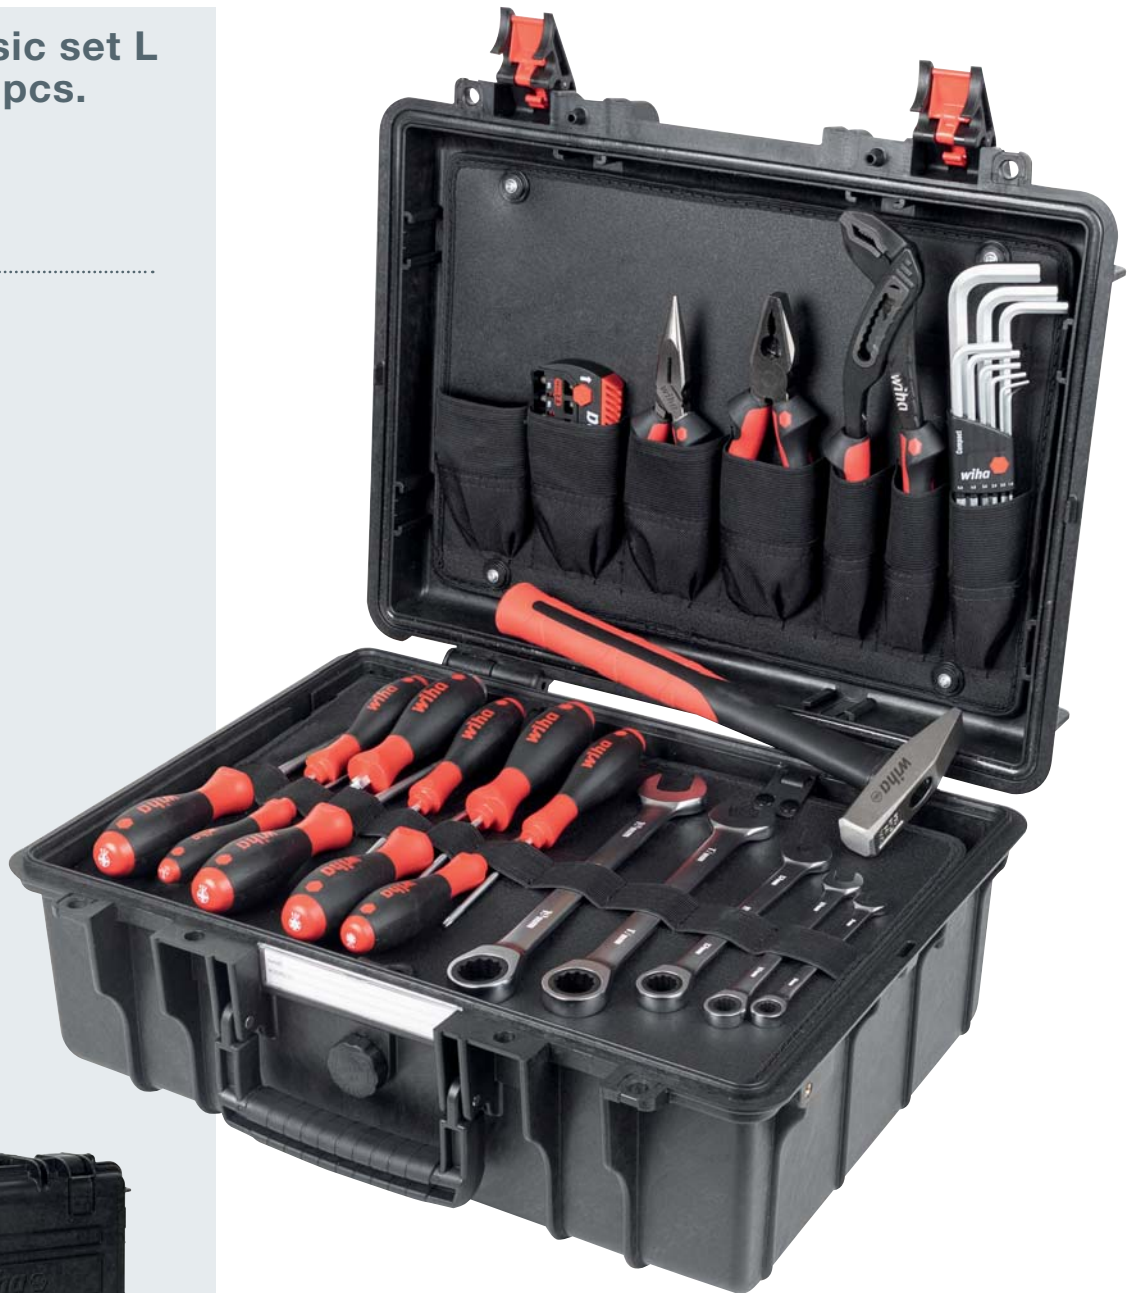

PROMOTION

wiha 
Tools that work for you

Tool case basic set L mechanic 40-pcs.

Ord.-No.: 44965
Art.-No.: 930071401

40 pcs

Content

	Ord.-No.
 	PH2 00759
 	PH1 00756
 	PZ2 00772
 	3,0 00687
 	4,0 00692
 	5,5 03225
 	T10 01290
 	T15 01291
 	T20 01292
 	T25 01293
 	125 01475